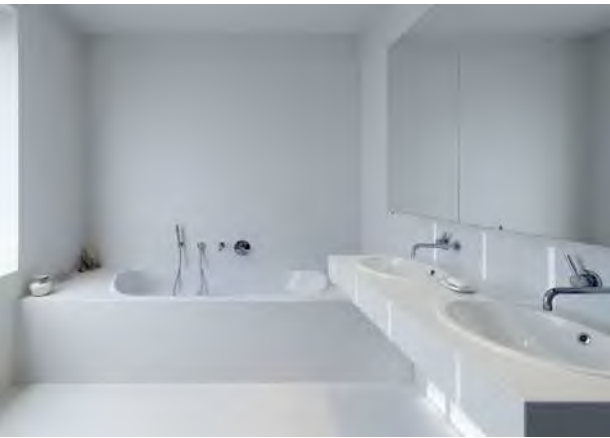

The purity of ice and its whiteness are the inspiration for Basic Ice, the most ethereal color in the Techlam® Top collection. A material for demanding chefs and gastronomes on a quest for perfection.