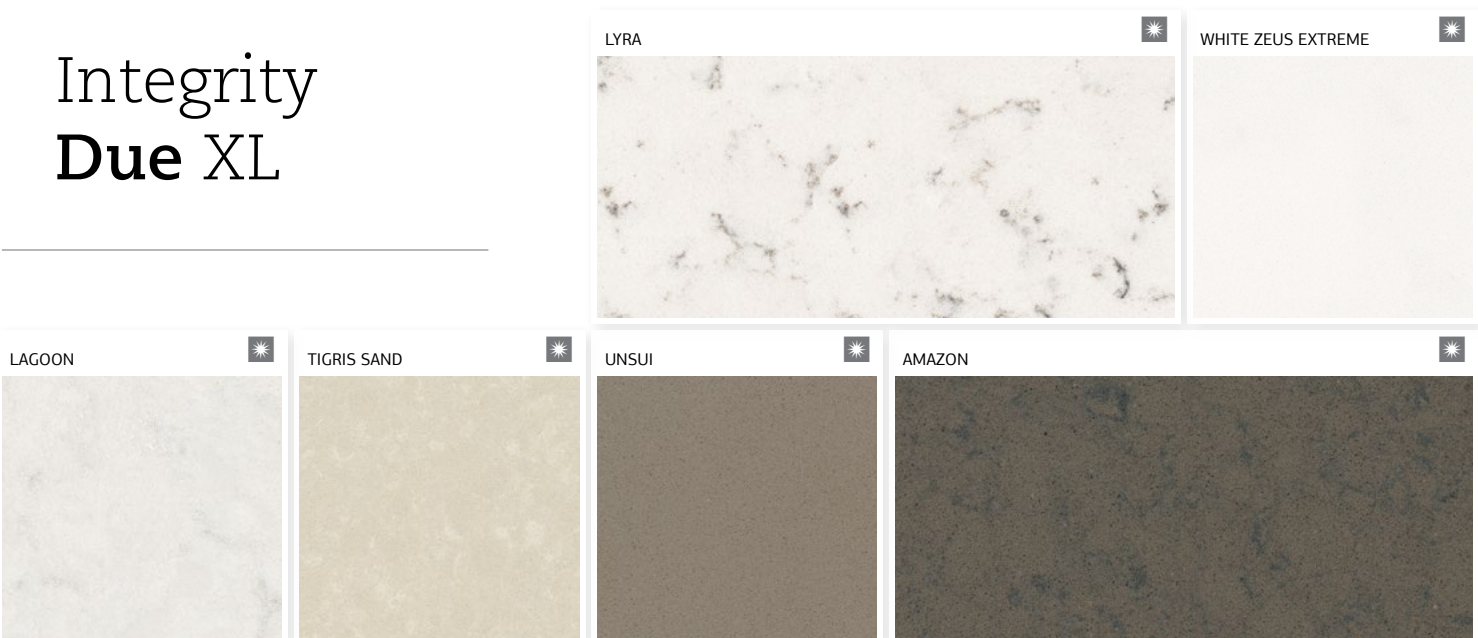

Integrity One & Due S/L

WHITE PLATINUM

STEEL

CARBONO

ZIRCONIUM

NEGRO TEBAS

NEGRO STELLAR

GRIS EXPO

CEMENTO SPA

KENSHO

ALUMINIO NUBE

BLANCO ZEUS

YUKON

BLANCO NORTE 14

BIANCO RIVERS

HAIKU

BLANCO CAPRI

TIGRIS SAND

UNSUI

AMAZON

MARRON JUPITER

Integrity **Due** S/L

Integrity **Due** XL

imagine & anticipate

* To check terms and conditions please go to www.silestone.com

** To obtain more information about colors with NSF certificate please visit www.nsf.org