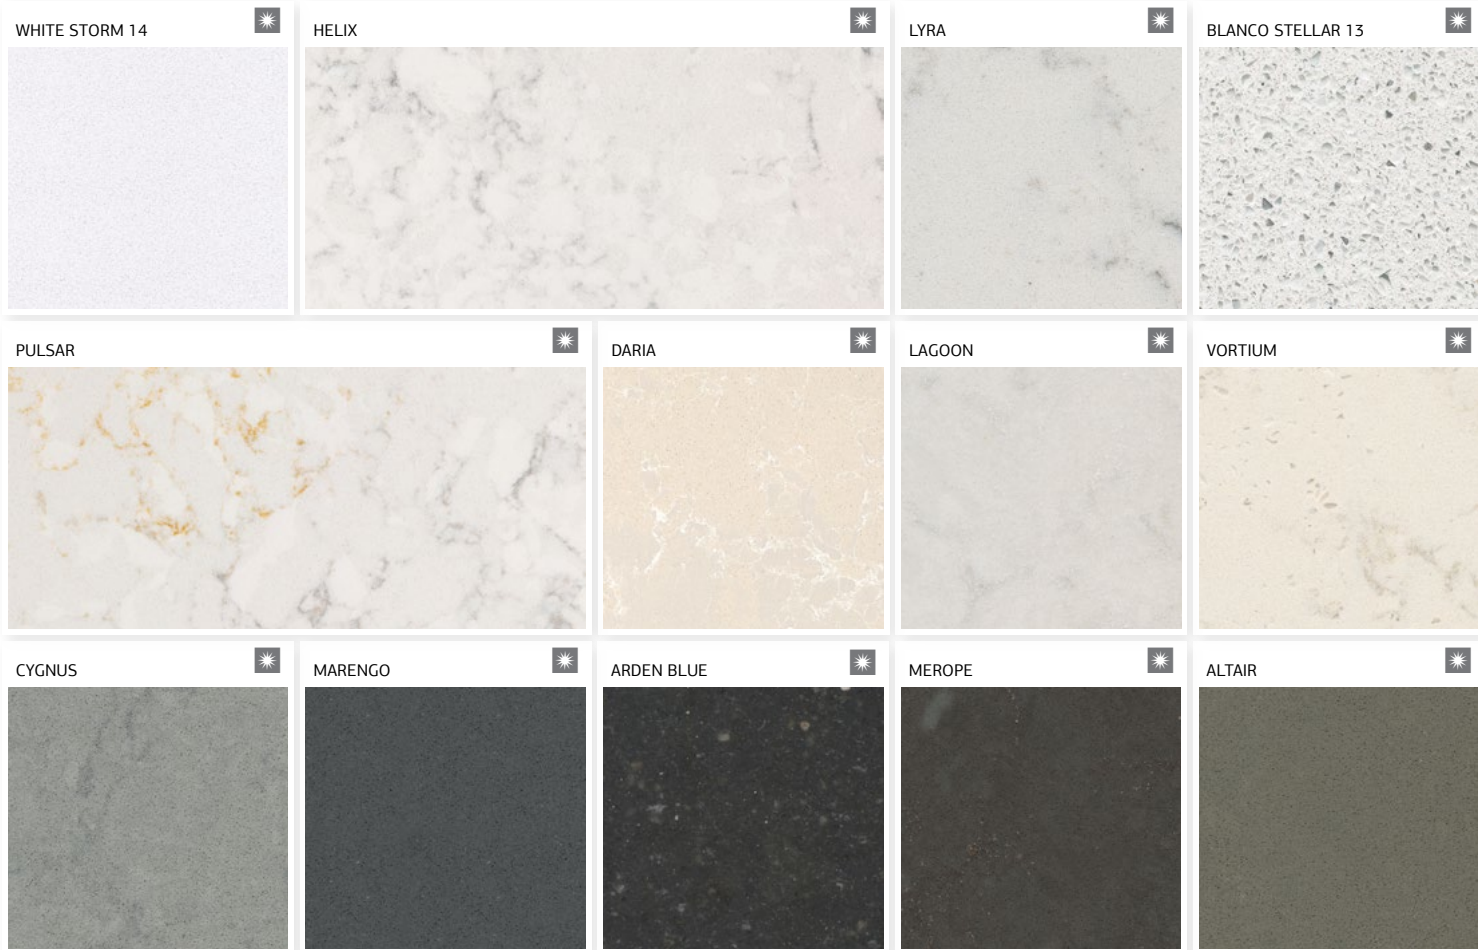

Integrity One & Due S/L

WHITE PLATINUM

STEEL

CARBONO

ZIRCONIUM

NEGRO TEBAS

NEGRO STELLAR

GRIS EXPO

BLANCO CAPRI

TIGRIS SAND

UNSUI

AMAZON

MARRON JUPITER

Integrity **Due** S/L

Integrity **Due** XL

imagine & anticipate