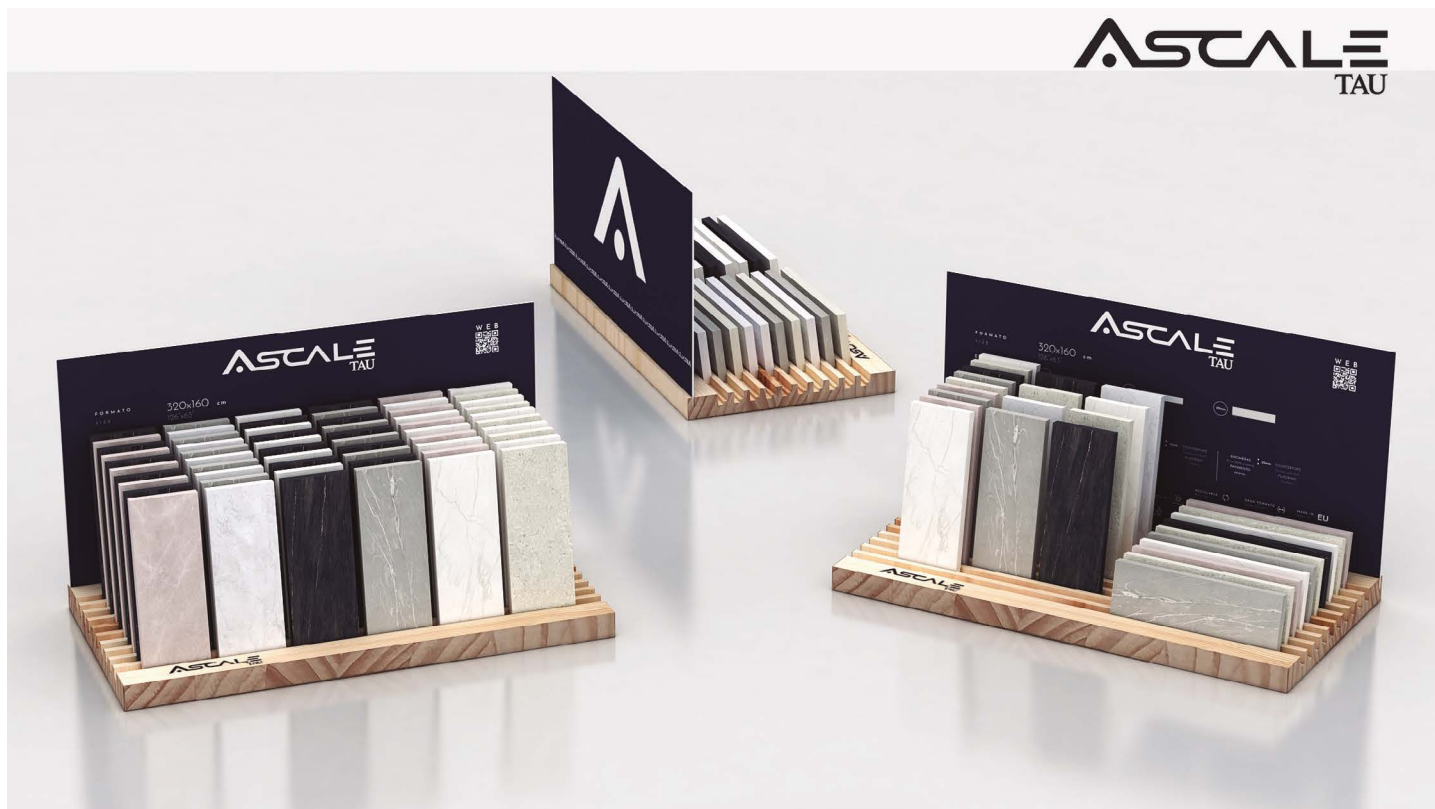

TUEXP0002 ECO K&B BOX

EXHIBITOR PACKING

MODEL	*PRICE (€)	N. PANELS	PANEL SIZE (mm)	LENGHT (mm)	WIDTH (mm)	HEIGHT (mm)	WEIGHT (Kg)
ECO K&B Box	120	60	7.5x20	560	289	306	1