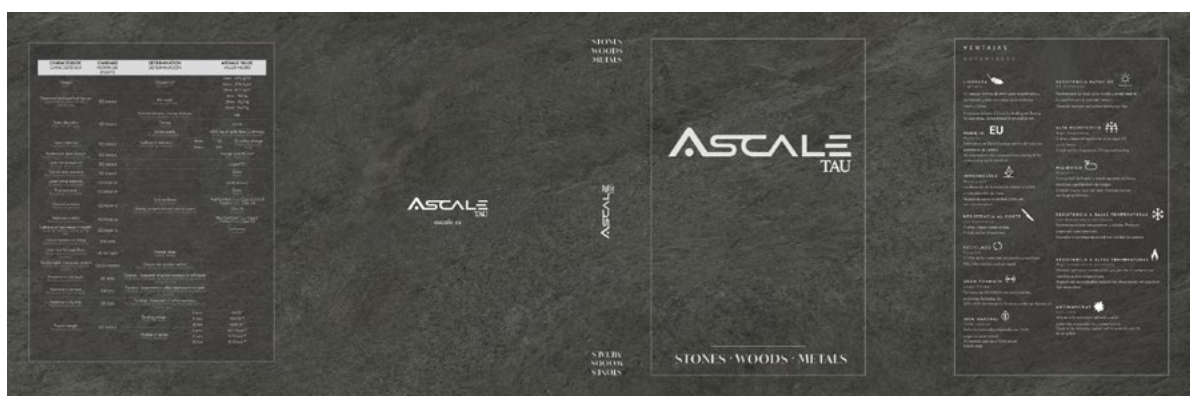

TUFOLD_44 FOLDER STONES METAL MARBLES

EXHIBITOR PACKING

MODEL	*PRICE (€)	N. PANELS	PANEL SIZE (mm)	LENGHT (mm)	WIDTH (mm)	HEIGHT (mm)	WEIGHT (Kg)
FOLDER CROMA	180	-	-	260	30	330	0.2