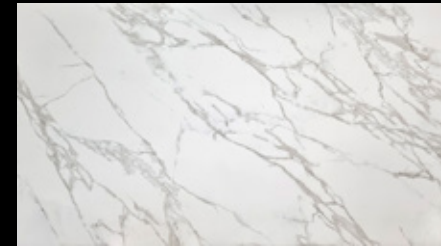

Calacatta Royal - A