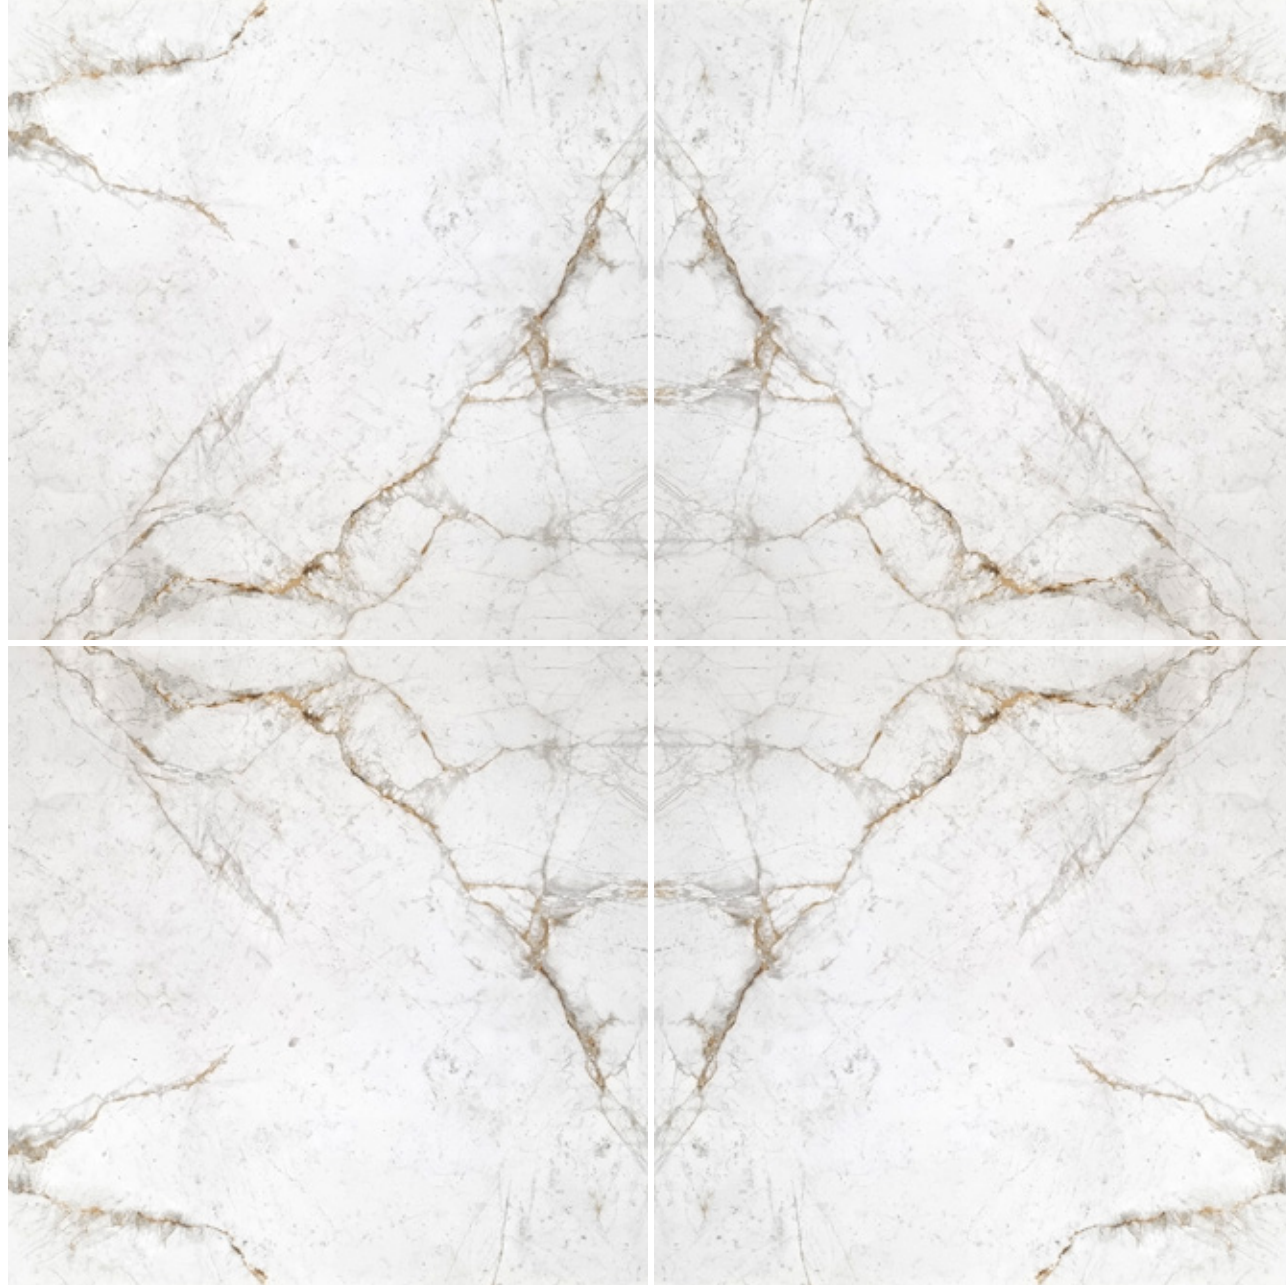

Oro Fantastico - Naturale